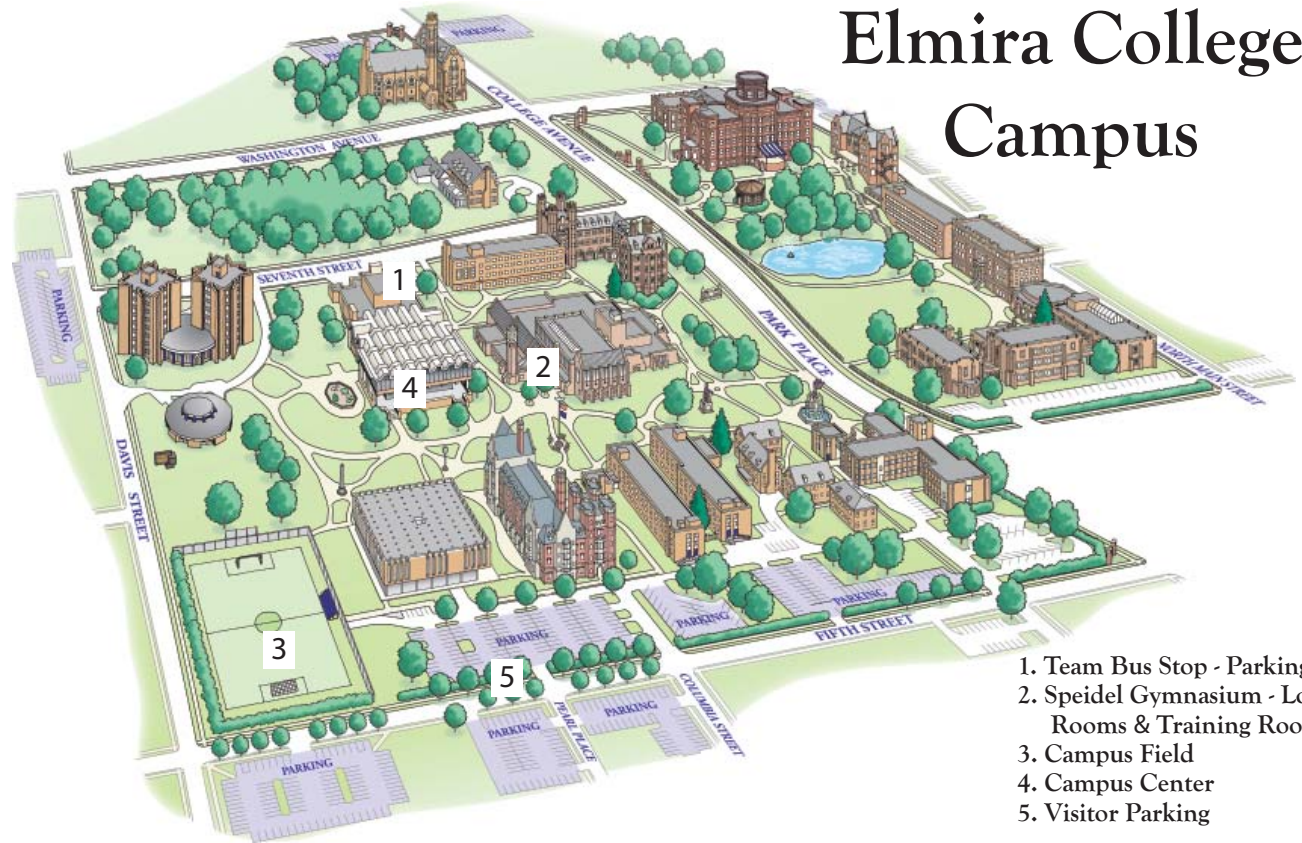

Guide for Visiting Athletics Teams

Elmira College Campus

Lodging area code 607

Best Western - Horseheads Rt. 14 North, 3527 Watkins Rd. Horseheads 739-3891	Country Inn & Suites 105 East Mall Rd. Horseheads 739-9205
Candlewood Suites 198 Colonial Drive Horseheads 873-7676	Hampton Inn 51 Arnot Rd Horseheads 795-3333
Hilton Garden Inn 35 Arnot Road Horseheads 795-1111	Holiday Inn Jct. Rt 14 & Rt 17 Horseheads 739-3681
Radison 125 Denison Parkway Corning 962-5000	Staybridge Suites 201 Townley Ave. Corning 962-7800

FROM ROUTE 14 NORTHBOUND

Follow Route 14 North through Elmira and Horseheads. The Murray Athletic Center is marked by a marquis sign and is located on the right approximately 3.5 miles past the junction of Route 17 (Interstate 86).

FROM ROUTE 17 (INTERSTATE 86) EASTBOUND

Take Exit 52 to Route 14 South. Follow Route 14 South (turns into College Ave) approximately four miles. Turn left onto Woodlawn Avenue. Take a left before the first traffic light and follow road to the field on the left.

Take Exit 56 (Route 352). Continue on Route 352 through town approximately two miles. Elmira Country Club entrance is marked by a red sign. Turn right onto Country Club drive and follow to course.

FROM ROUTE 17 (INTERSTATE 86) EASTBOUND